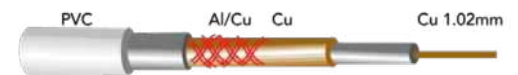

Rollo 100M cable coaxial cobre

002600942
Cobre

8 436021 949424