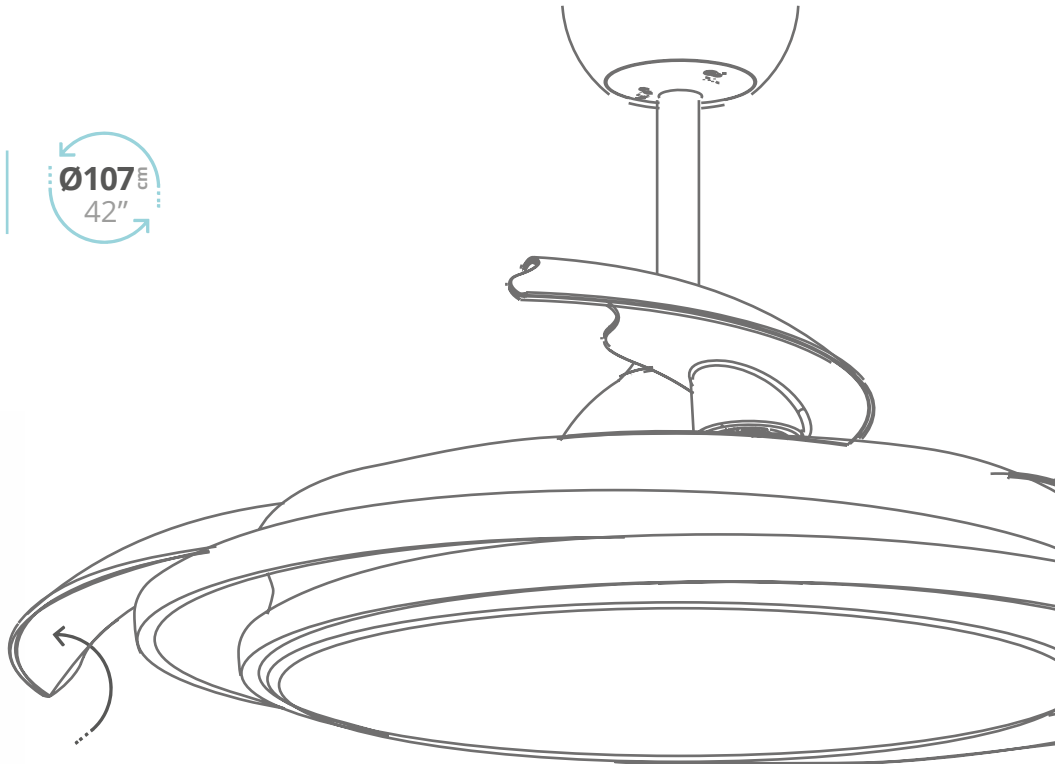

3000K
4000K-6500K

DC
Motor

Ø107cm
42"

Aspas retráctiles