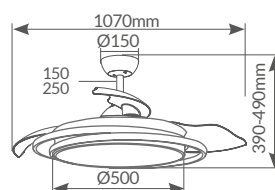

# Barsat

inteligente

3000K

DC Motor

Ø122cm  
48"

DISFRUTA DE UN HOGAR INTELIGENTE

works with the Google Assistant

WORKS WITH amazon alexa