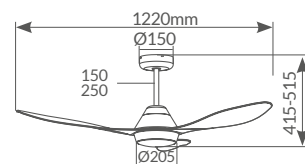

300020000

Blanco

Estancias <13-20m²

1h. 2h. 4h.

2 Tijas 150/250mm

Modo Verano/Invierno

Speed	1	2	3	4	5	6
W	5	8.3	14.5	23	26.5	46
RPM	94	127	152	176	191	200
Air flow (m³/min)	55	75	95	100	120	130
dB	20	25	28	33	35	40

Aspas	ABS
Material	Metal
IP	IP20
Voltaje	220-240V
Hz	50Hz
Embalaje	1

Temp.	3000K
W	18
Lm/con difusor	1350
Lm/sin difusor	1650